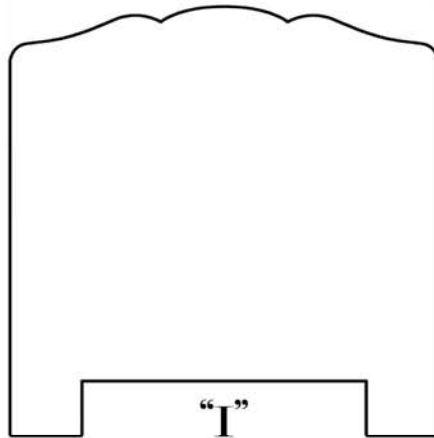

## Headboard Shapes

### CLASS I

SINCE 1931

*Charles H. Beckley, Inc.*

749 East 137th Street, Bronx, New York 10454 • (718) 665-2218 Fax (718) 402-3386 www.chbeckley.com

*Custom Manufacturer of Mattresses, Box Springs, Headboards and Daybeds*

## Headboard Shapes CLASS II

SINCE 1931