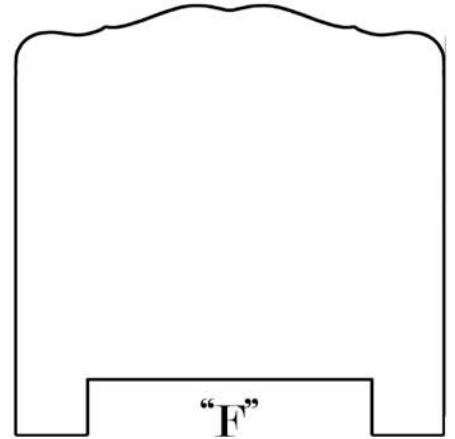

## Headboard Shapes

### CLASS I

SINCE 1931

*Charles H. Beckley, Inc.*

749 East 137th Street, Bronx, New York 10454 • (718) 665-2218 Fax (718) 402-3386 www.chbeckley.com

*Custom Manufacturer of Mattresses, Box Springs, Headboards and Daybeds*

## Headboard Shapes CLASS II

SINCE 1931