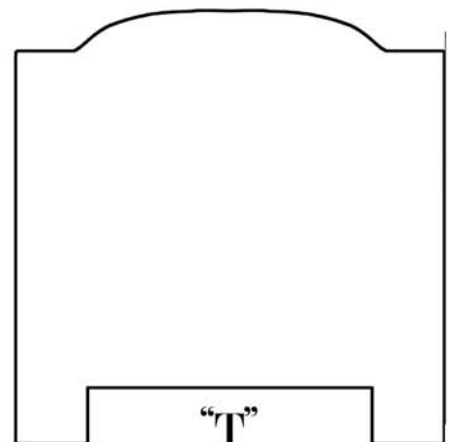

## Headboard Shapes

### CLASS I

SINCE 1931

*Charles H. Beckley, Inc.*

749 East 137th Street, Bronx, New York 10454 • (718) 665-2218 Fax (718) 402-3386 www.chbeckley.com

*Custom Manufacturer of Mattresses, Box Springs, Headboards and Daybeds*

## Headboard Shapes CLASS II

SINCE 1931