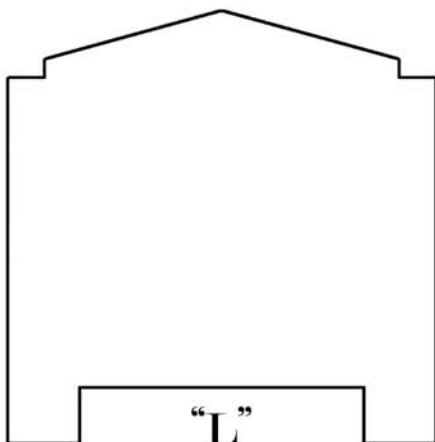

## Headboard Shapes

### CLASS I

SINCE 1931

*Charles H. Beckley, Inc.*

749 East 137th Street, Bronx, New York 10454 • (718) 665-2218 Fax (718) 402-3386 www.chbeckley.com

*Custom Manufacturer of Mattresses, Box Springs, Headboards and Daybeds*

## Headboard Shapes CLASS II

SINCE 1931